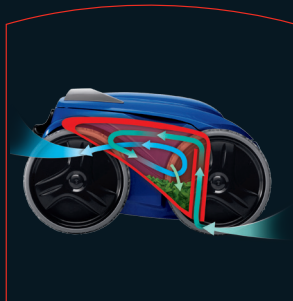

NOW WITH
**TANGLE-
REDUCING
SWIVEL**

Polaris 9550 Sport

Polaris 9450 Sport

**VORTEX VACUUM
TECHNOLOGY**

**EASY LIFT
SYSTEM**

**4-WHEEL
DRIVE**

ROBOTIC
PREMIUM ROBOTIC POOL CLEANERS

POLARIS® 9550 & 9450 SPORT FEATURES

NEW TANGLE-REDUCING SWIVEL

Low-torque, waterproof swivel keeps cable from tangling during operation.

EASY CLEAN FILTER CANISTER

Simply shake & spray. Never touch debris again!

EASY CADDY ASSEMBLY

Compact & lightweight. Assembles in just minutes without tools.

VORTEX VACUUM TECHNOLOGY

25% more vacuum power and 4x the debris capacity of other robotic cleaners.

Polaris 9550 Sport

Polaris 9450 Sport

Specifications

Easy Lift System	Yes	Yes
Easy Clean Filter Canister	Yes	Yes
Vacuum Technology	Vortex	Vortex
Tangle-Reducing Swivel NEW	Yes	Yes
ActivMotion Sensor®	Yes	Yes
Remote Control	Yes. Motion-Sensing	No
Cleaning Cycle	7-Day Programmable	7-Day Programmable
Cleaning Modes	Floor, Floor/Wall, Waterline Only, Custom	Floor, Floor/Wall
Dirty Canister Indicator	Yes	No
Drive	4WD	4WD
Rear Water Cleaning Stream	Yes	Yes
Brush	Solid-Blade	Pleated
Cable Length	70' Cable / 60' Pool	60' Cable / 50' Pool
Premium Caddy	Yes	Yes
Part Number	F9550	F9450