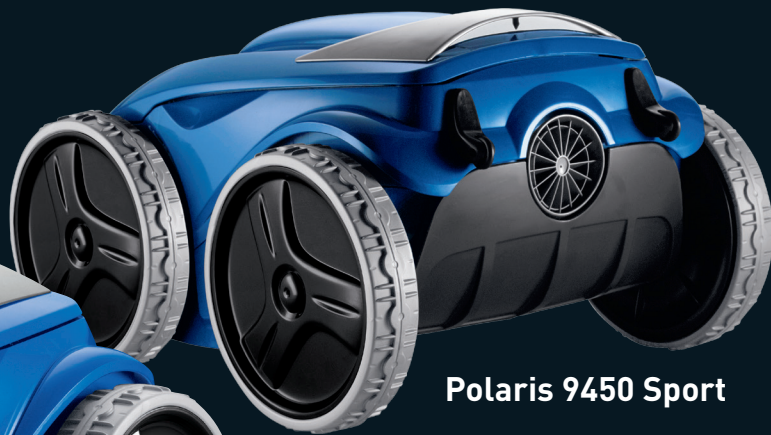

NOW WITH
**TANGLE-
REDUCING
SWIVEL**

Polaris 9550 Sport

Polaris 9450 Sport

**VORTEX VACUUM
TECHNOLOGY**

**EASY LIFT
SYSTEM**

**4-WHEEL
DRIVE**

ROBOTIC
PREMIUM ROBOTIC POOL CLEANERS

POLARIS® 9550 & 9450 SPORT FEATURES

NEW TANGLE-REDUCING SWIVEL

Low-torque, waterproof swivel keeps cable from tangling during operation.

EASY CLEAN FILTER CANISTER

Simply shake & spray. Never touch debris again!

EASY CADDY ASSEMBLY

Compact & lightweight. Assembles in just minutes without tools.

VORTEX VACUUM TECHNOLOGY

25% more vacuum power and 4x the debris capacity of other robotic cleaners.

Polaris 9550 Sport

Polaris 9450 Sport

Specifications

Easy Lift System	Yes	Yes
Easy Clean Filter Canister	Yes	Yes
Vacuum Technology	Vortex	Vortex
Tangle-Reducing Swivel NEW	Yes	Yes
ActivMotion Sensor®	Yes	Yes
Remote Control	Yes. Motion-Sensing	No
Cleaning Cycle	7-Day Programmable	7-Day Programmable
Cleaning Modes	Floor, Floor/Wall, Waterline Only, Custom	Floor, Floor/Wall
Dirty Canister Indicator	Yes	No
Drive	4WD	4WD
Rear Water Cleaning Stream	Yes	Yes
Brush	Solid-Blade	Pleated
Cable Length	70' Cable / 60' Pool	60' Cable / 50' Pool
Premium Caddy	Yes	Yes
Part Number	F9550	F9450