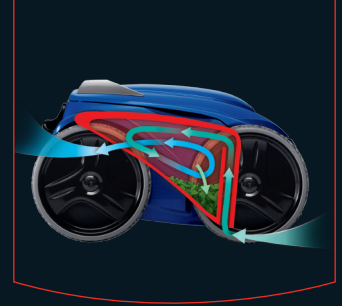

NEW TANGLE-REDUCING SWIVEL

Low-torque, waterproof swivel keeps cable from tangling during operation.

EASY CLEAN FILTER CANISTER

Simply shake & spray. Never touch debris again!

EASY CADDY ASSEMBLY

Compact & lightweight. Assembles in just minutes without tools.

VORTEX VACUUM TECHNOLOGY

25% more vacuum power and 4x the debris capacity of other robotic cleaners.

Polaris 9550 Sport

Polaris 9450 Sport

Specifications

Easy Lift System	Yes	Yes
Easy Clean Filter Canister	Yes	Yes
Vacuum Technology	Vortex	Vortex
Tangle-Reducing Swivel NEW	Yes	Yes
ActivMotion Sensor®	Yes	Yes
Remote Control	Yes. Motion-Sensing	No
Cleaning Cycle	7-Day Programmable	7-Day Programmable
Cleaning Modes	Floor, Floor/Wall, Waterline Only, Custom	Floor, Floor/Wall
Dirty Canister Indicator	Yes	No
Drive	4WD	4WD
Rear Water Cleaning Stream	Yes	Yes
Brush	Solid-Blade	Pleated
Cable Length	70' Cable / 60' Pool	60' Cable / 50' Pool
Premium Caddy	Yes	Yes
Part Number	F9550	F9450