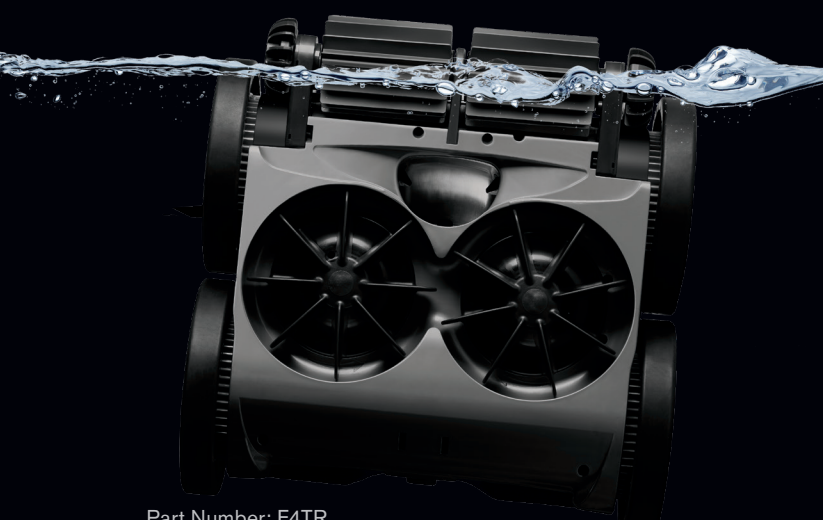

QUATTROTM SPORT

DEBRIS DOESN'T STAND A CHANCE

WORKS WITH
A BOOSTER PUMP

TRADE SERIES
EXCLUSIVE

**ACTIVE
BRUSHING**

**AGGRESSIVE
WALL-CLIMBING**

**LARGE CAPACITY
DEBRIS CANISTER**

**DUAL-STAGE
FILTRATION**

QUATTROTM SPORT

MAXIMUM PRESSURE. MAXIMUM CLEAN.

ACTIVE BRUSHING

Attacks fine, stuck-on debris.

DUAL-STAGE FILTRATION

Collects both fine particles and large debris.

AGGRESSIVE WALL-CLIMBING

4WD agility enables advanced cleaning of the floors, walls and waterline.

EXTRA-LARGE DEBRIS INTAKE & SUPERIOR VACUUM POWER

Easily vacuums up large debris like acorns, leaves and pebbles.

LARGE EASY-CLEAN DEBRIS CANISTER

No-mess cleaning – simply remove the canister, shake and spray.

MULTI-DIRECTIONAL NAVIGATION

Delivers quick and efficient coverage of the entire pool.

Part Number: F4TR

Specifications	POLARIS QUATTRO SPORT
Venturi Jets	3 Jets
Vacuum Inlet	2 3/4"
Active Brushing	Yes
Drive Mechanism	4WD
Tires	Classic, Black
Debris Canister	Easy-Clean with Dual-Stage Filtration
Debris Capacity	3.5 L Canister
Auto Backup	Yes
Requires Booster Pump	Yes
Pool Type / Surface	In-Ground / All