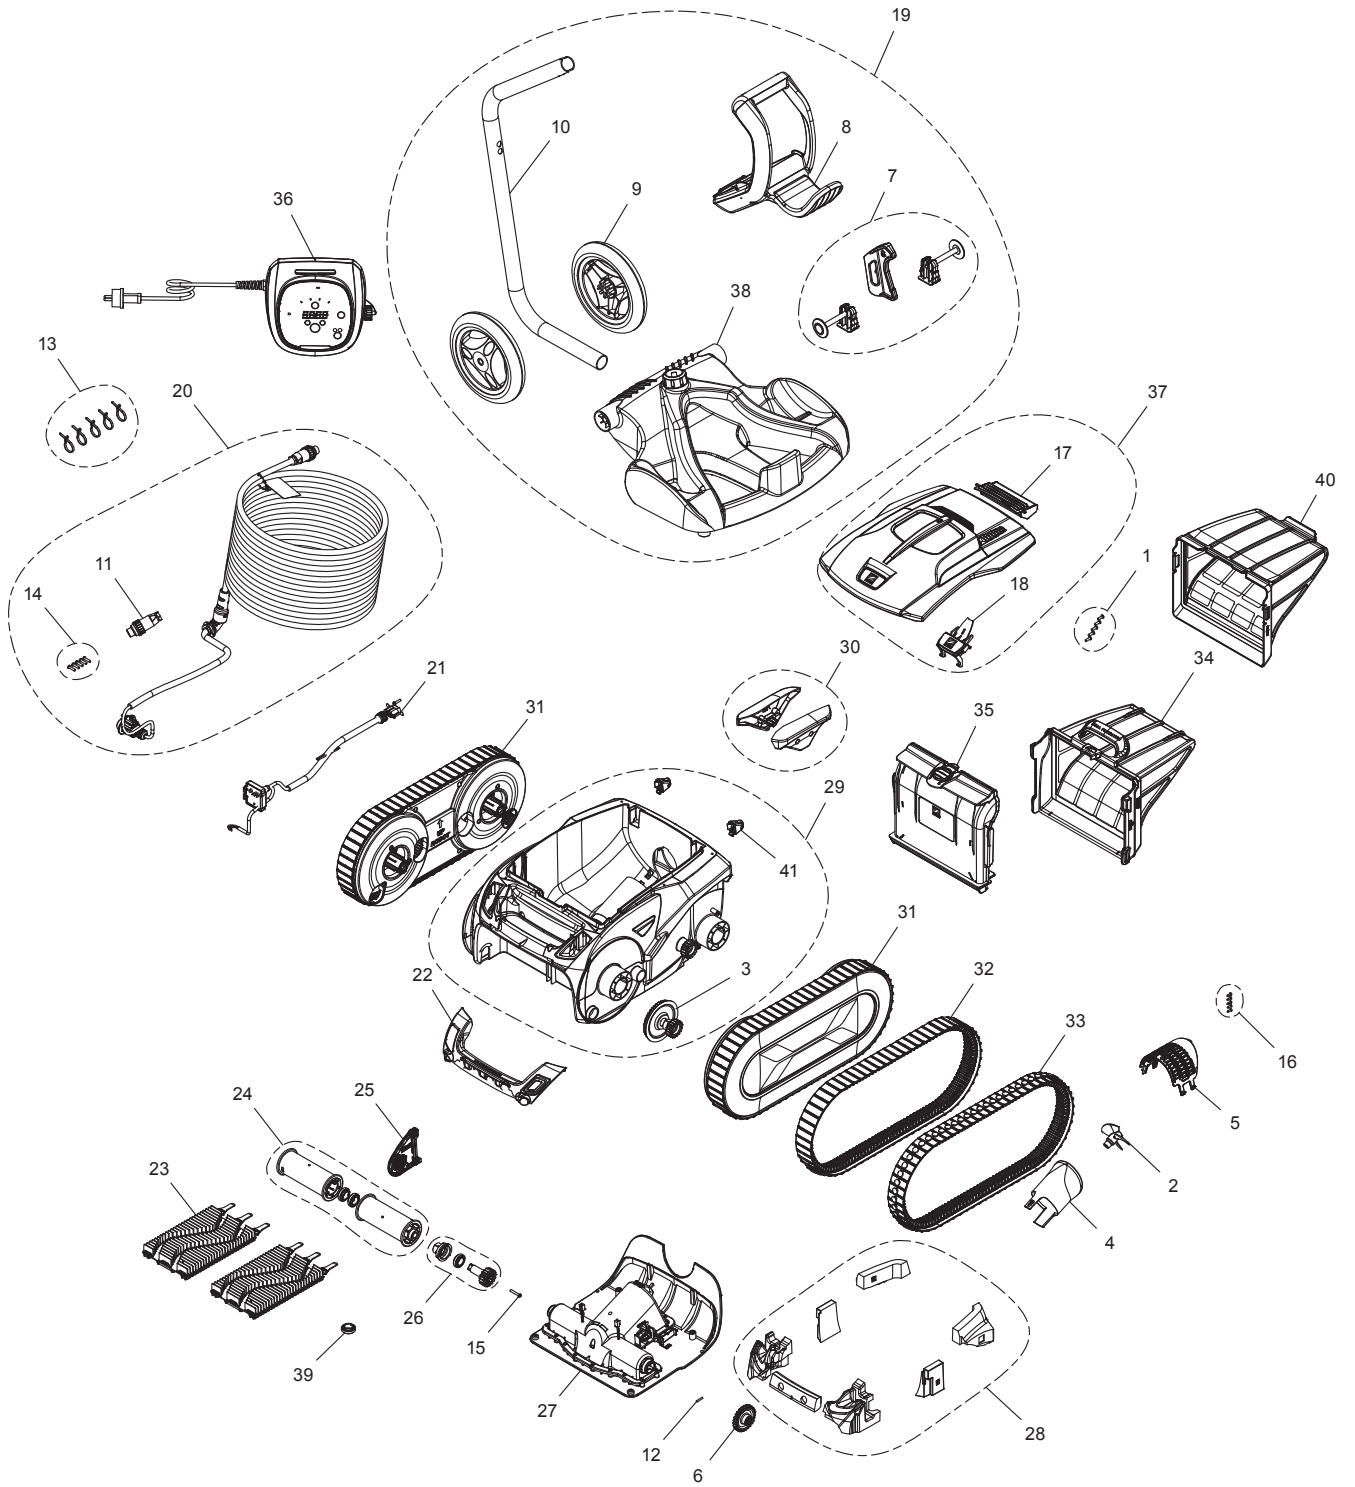

Polaris VORTRAX™ 30iQ Commercial Robotic Cleaner with Caddy

Part No. VTRX30IQ

Key No.	Part No.	Description	Pieces in Model	Pieces per Part No.
1	RO516700	Screw 12mm, 5/PK, 9300/VORTRAX	5	5
2	RO517000	Propeller, 9600/VORTRAX	1	1
3	RO517200	Transmission Kit	1	1
4	RO517500	Flow Outlet, 9300/VORTRAX	1	1
5	RO517600	Motor Screen	1	1
6	RO518800	Drive Gear, 2/PK, 9300/VORTRAX	2	2
7	RO564900	Caddy Accessories, P9400/P94/VORTRAX	1	1
8	RO565000	Control Unit Mounting Handle, P9400/P94/VORTRAX	1	1
9	RO565100	Caddy Wheel Kit, 2/PK, P9400/P94/VORTRAX	2	2
10	RO565200	Caddy Tube, P9400/P94/VORTRAX	1	1
11	RO565600	Floating Cable Plug, P9400/P94/VORTRAX	1	1
12	RO567800	Motor Block Shaft Pin, 5/PK, P9400/P94/VORTRAX	5	5
13	RO567900	Floating Cable Clamp, 5/PK, P9400/P94/VORTRAX	5	5
14	RO608500	Screw 4*16mm, 5/PK	5	5
15	RO638900	Screw 4*25mm, 5/PK	5	5
16	RO639200	Screw 2.9*9.5mm, 5/PK	5	5
17	RO863200	Bypass, VORTRAX	1	1
18	RO866400	Cover Latch, P9400/P94/VORTRAX	1	1
19	RO962200	Complete Caddy Kit, VORTRAX	1	1
20	RO962300	Floating Cable 30m VORTRAX 30iQ	1	1
21	RO962600*	Sensor Block Assembly, VORTRAX 30iQ	1	1
22	RO962700*	Ultrasonic Sensor Handle, VORTRAX 30iQ	1	1
23	RO962800*	ZZ Brush Grey 2/PK, VORTRAX	1	1
24	RO962900	Brush Support w/ Ball Bearing 2/PK, VORTRAX	1	2
25	RO963000	Intermediate Plate Ball Bearing Grey, VORTRAX	1	1
26	RO963100	17-Gear Ball Bearing 4/PK, VORTRAX	4	4
27	RO963200*	Motor Block Type 4, VORTRAX 30iQ	1	1
28	RO963300	Floats Ultrasonic, VORTRAX 30iQ	1	1
29	RO963400	Main Housing w/ Ultrasonic Sensors, VORTRAX 30iQ	1	1
30	RO963500	Body Top Add-On, VORTRAX	1	1
31	RO963600*	Gearbox & Tracks w/ Cups for Smooth Tile Pools 2/PK, VORTRAX	2	2
	RO985700*	Gearbox & Tracks without Cups for Rough Plaster Pools, 2/PK, VORTRAX	2	2
32	RO963700*	Tracks w/ Cups for Smooth Tile Pools 2/PK, VORTRAX	2	2
33	RO963800*	Tracks without Cups for Rough Plaster Pools 2/PK, VORTRAX	2	2
34	RO913300*	General Purpose Filter Canister (150µm), VORTRAX	1	1
35	RO964100	Filter Channel, VORTRAX	1	1
36	RO965200*	Control Box Type 7, VORTRAX	1	1
37	RO965300	Complete Cover, VORTRAX	1	1
38	RO968400*	Caddy Base, VORTRAX	1	1
39	C60	Track Ball Bearings, VORTRAX	1	1
40	RO913400*	Ultra Fine Mesh Filter Overlay (60µm), VORTRAX	1	1
41	RO864900	Polaris Roller, 2/PK, VORTRAX	2	2

*Suggested stocking part

Polaris VORTRAX™ 30iQ Commercial Robotic Cleaner with Caddy

Part No. VTRX30IQ