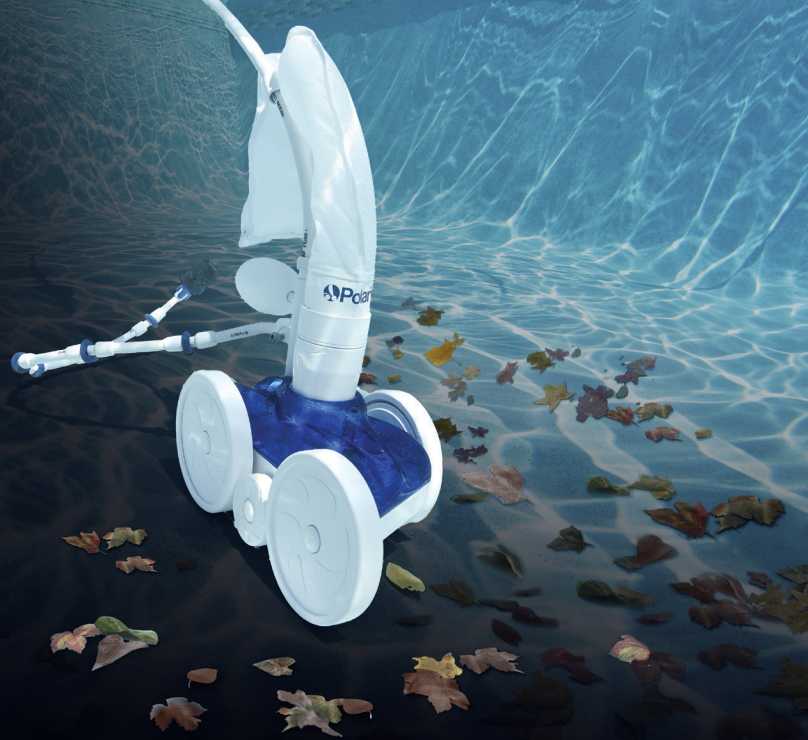

Polaris® TR28P

Power and Performance

BONUS

**WORKS WITH
A BOOSTER PUMP**

TRADE SERIES
EXCLUSIVE

The Polaris® TR28P pressure-side cleaner delivers powerful and proven cleaning results for all in-ground pool surfaces.

The Polaris TR28P vacuums and effectively sweeps and scrubs with the TailSweep PRO®, collecting debris into an attached debris bag to help prolong the longevity of your pool's filtration system.

Powerful, Comprehensive Cleaning

Dual Venturi Jets create powerful suction to clean pool floor and walls

Large Debris Intake

Capable of collecting leaves, pebbles, acorns and other large debris

TailSweep PRO Included

Clears debris from corners and eliminates spraying outside the pool

| Specifications | POLARIS TR28P |
|-----------------------|--|
| Venturi Jets | 2 Jets |
| Vacuum Inlet | 2 1/4" |
| Drive Mechanism | Shaft Drive |
| Tires | Classic |
| Requires Booster Pump | Yes |
| Auto Backup | Yes |
| Debris Bag | Single Chamber All-Purpose bag and BONUS bag |
| Pool Type / Surface | In-ground / All |
| Attachments | BONUS TailSweep PRO® |