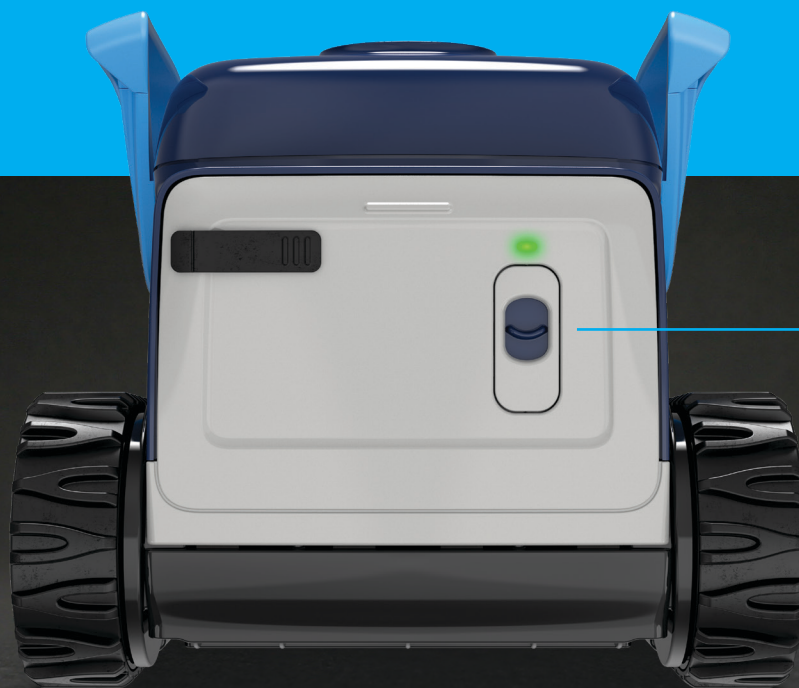

PIXEL™

SIMPLE, COMPACT AND CORD-FREE

KEEP THE CABLES AT BAY WITH
A CORD-FREE DESIGN

OFFICIAL
POOL
EQUIPMENT
SUPPLIER

KEEP YOUR POOL FLOOR AND COVE CLEAN WITHOUT THE CORD

Powerful and compact, the Polaris® PIXEL™ cordless robotic cleaner cleans the floor of small, simple pools with flat bottom or gentle slope, in just 1.5 hours without the clutter of a cable laying across your backyard.

For small, simple pools with a flat bottom or gentle slope (up to 30ft.)

ONE TOUCH TO START

Slide the power button, place PIXEL into the water and it goes to work

QUICK AND EASY CLEANING

One mode to completely clean the floor and cove of your pool in just 1.5 hours

WALL-SIDE PARKING

Waits on the pool floor at wall for easy retrieval with hook or floating leash

COMPACT AND LIGHTWEIGHT

Easy to handle for powerful cleaning of pools with flat bottom or gentle slope